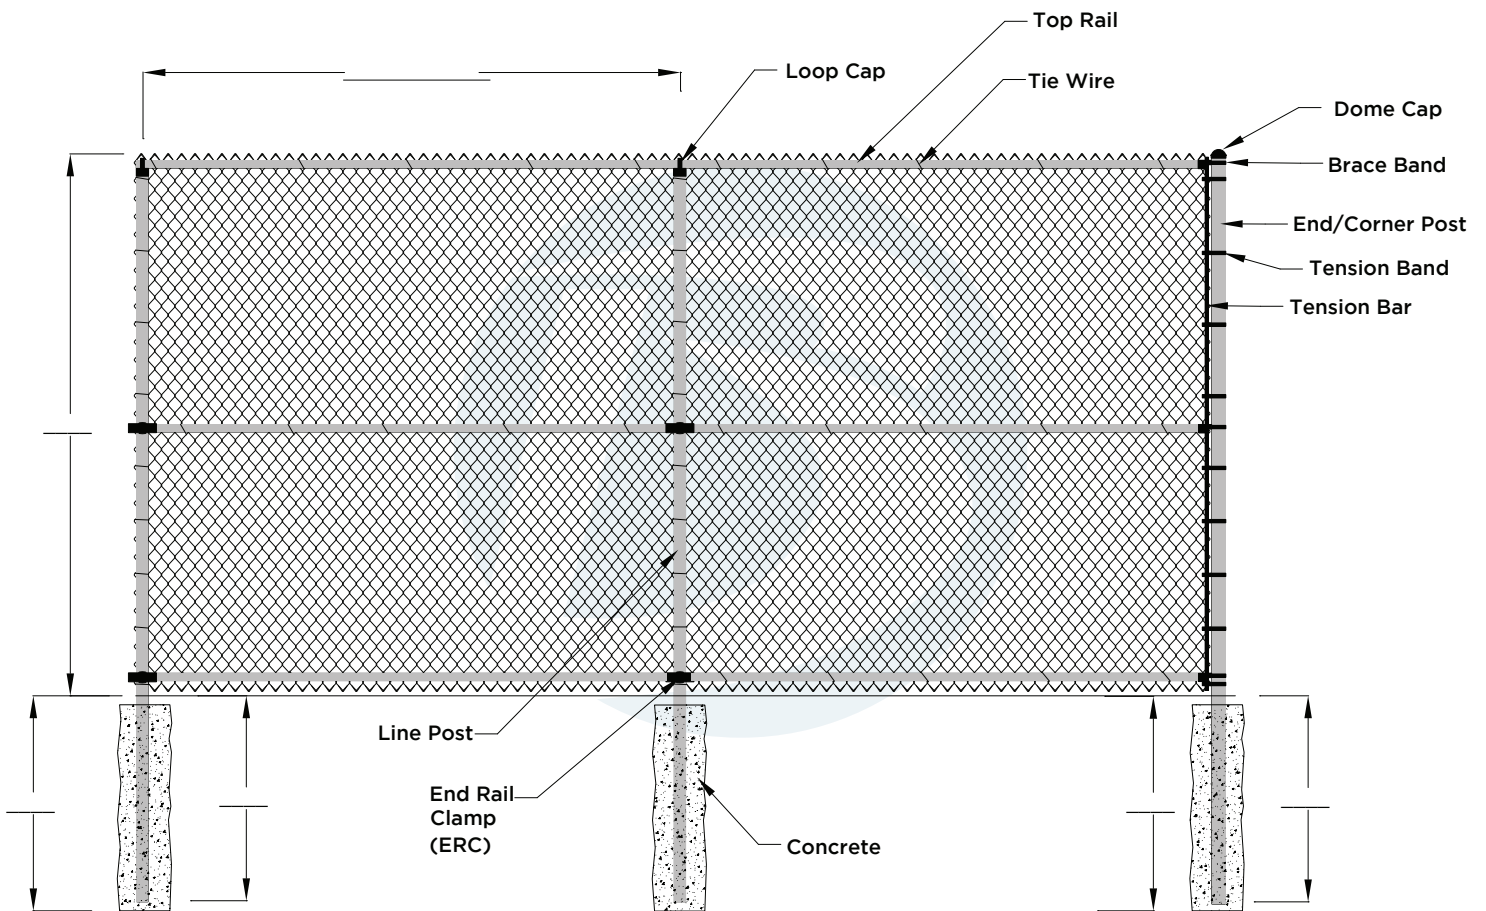

CHAINLINK FENCE DETAIL

6' - 12' Chain Link with Top Rail, Mid Rail & Bottom Rail

Project:	
Site Location:	Date:
	Drawing # CL-14