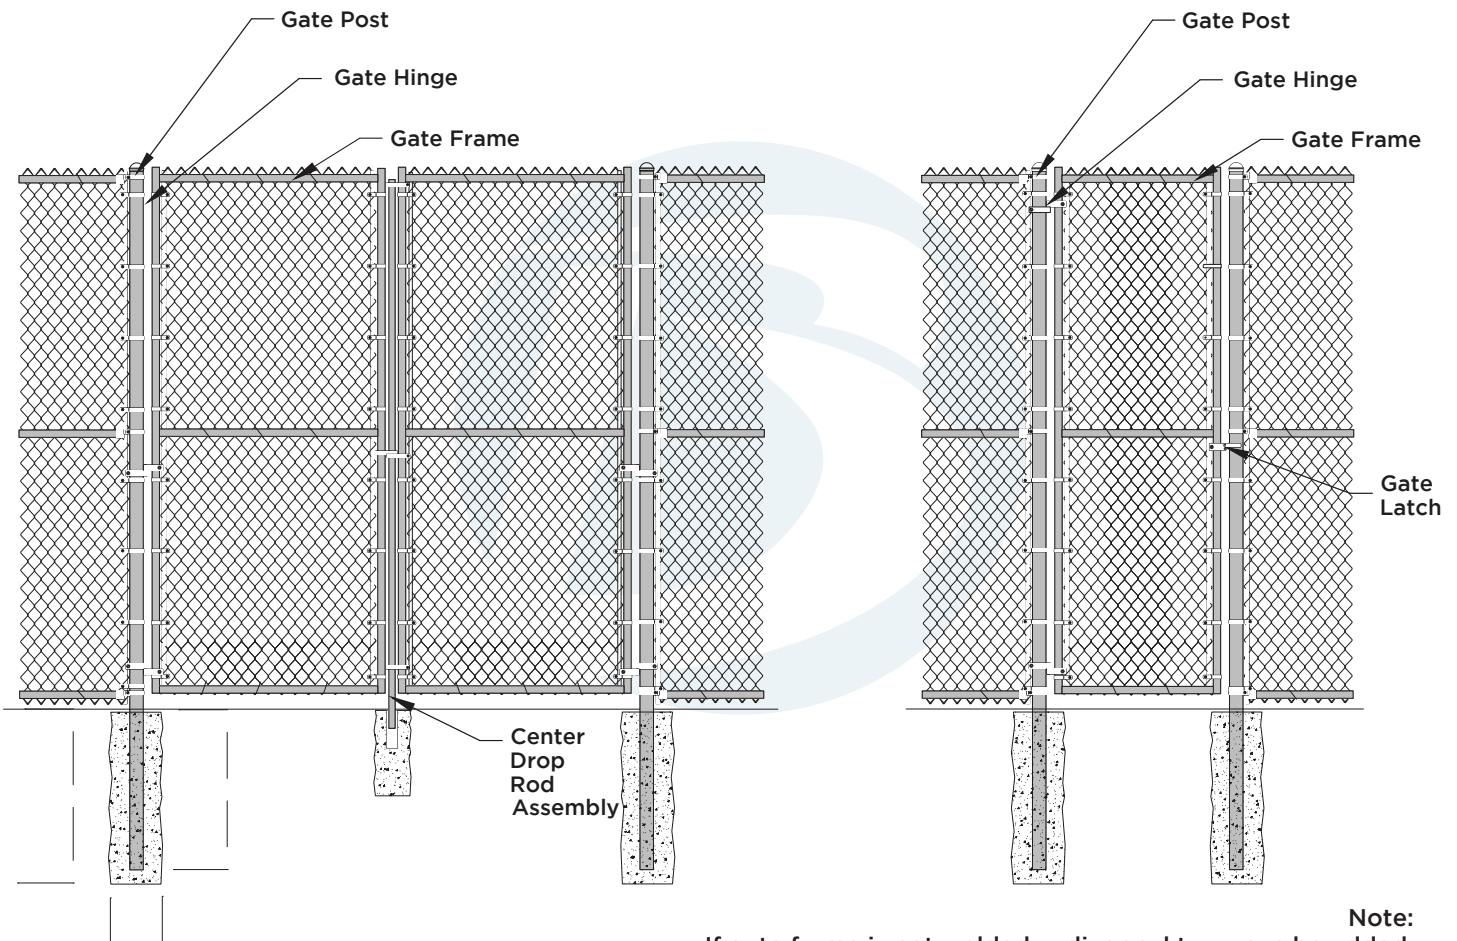

CHAINLINK FENCE DETAIL

8' - 12' High Chain Link Fence Gate Details Assembled with Connections

Note:
If gate frame is not welded, a diagonal truss can be added.

Project:	
Site Location:	Date:
	Drawing # CL-17