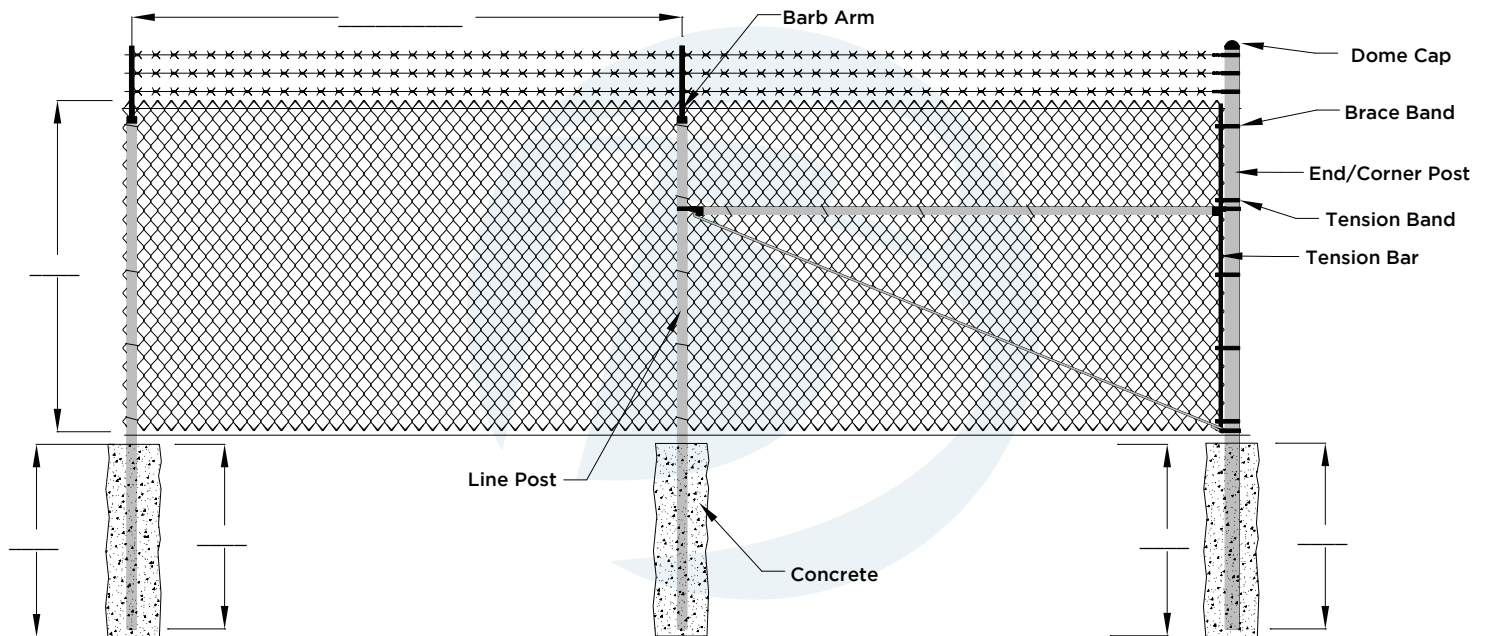

CHAINLINK FENCE DETAIL

5' - 8' Chain Link with Top Tension Wire &
3 Strands of Barb Wire & Brace Assembly

Project:	
Site Location:	Date:
	Drawing # CL-12