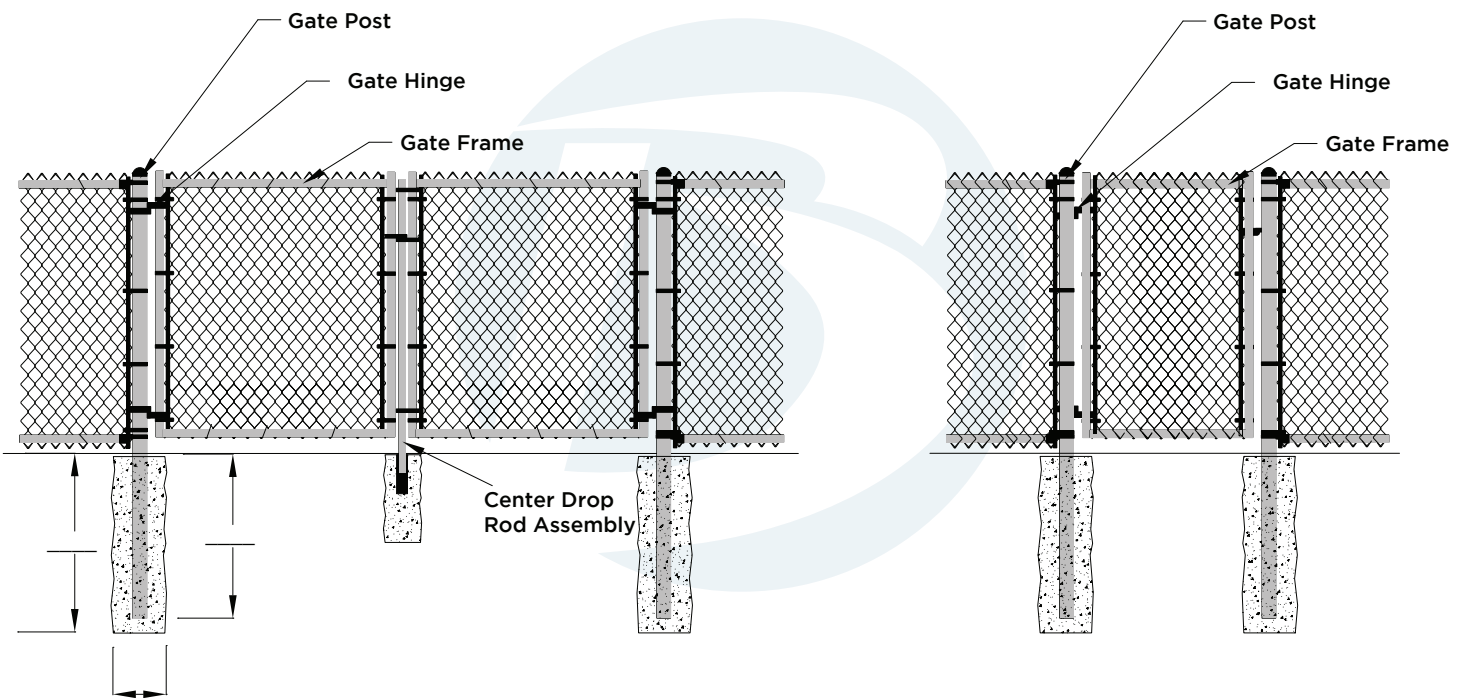

# CHAINLINK FENCE DETAIL

## 4' - 7' High Chain Link Fence Gate Details Assembled with Connections

**Notes:**

1. If gate frame is not welded, a diagonal truss can be added.

Project:	
Site Location:	Date:
	Drawing # <b>CL-16</b>